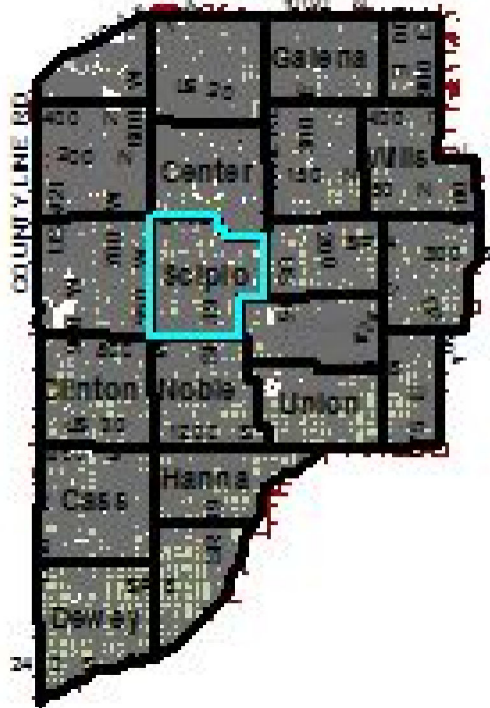

MAP #17 Scipio Township Zoning Map

Township Snapshot

Land area: 32.2 sq. mi.
 Water area: 0.2 sq. mi.
 Population: 4,269
 Males: 2,073
 Females: 2,196

Occupied houses/apartments: 4,087
 (3,546 owner occupied, 541 renter occupied)
 % of renters here: 13%
 State: 29%

0 1,500 3,000 6,000 Feet

Legend

- LP_Townships
- Zoning Districts
- Incorporated Towns/ROW/Water Features
- NEW_ZONE

- A-Agriculture
- AP-Airport
- B1-Neighborhood Commercial
- B2-General Commercial
- B3-Highway Commercial
- CBD1-Downtown Core
- CBD2-Transition/Hamlet Area
- M1-Light Industrial
- M2-Heavy Industrial
- MD-Marina District
- OS-Office Service
- R1A-Single Family
- R1B-Single Family
- R1C-Single Family
- R1D-Single Family
- R1E-Waterfront Residential
- R2A-Townhouse
- R2B-Townhouse
- R3A-Low-Rise Multiple Family
- R3B-Mid-Rise Multiple Family
- R4-Manufactured Home Park

Created By: Mitchell Bishop
 La Porte County Planning Director
 4/1/2014