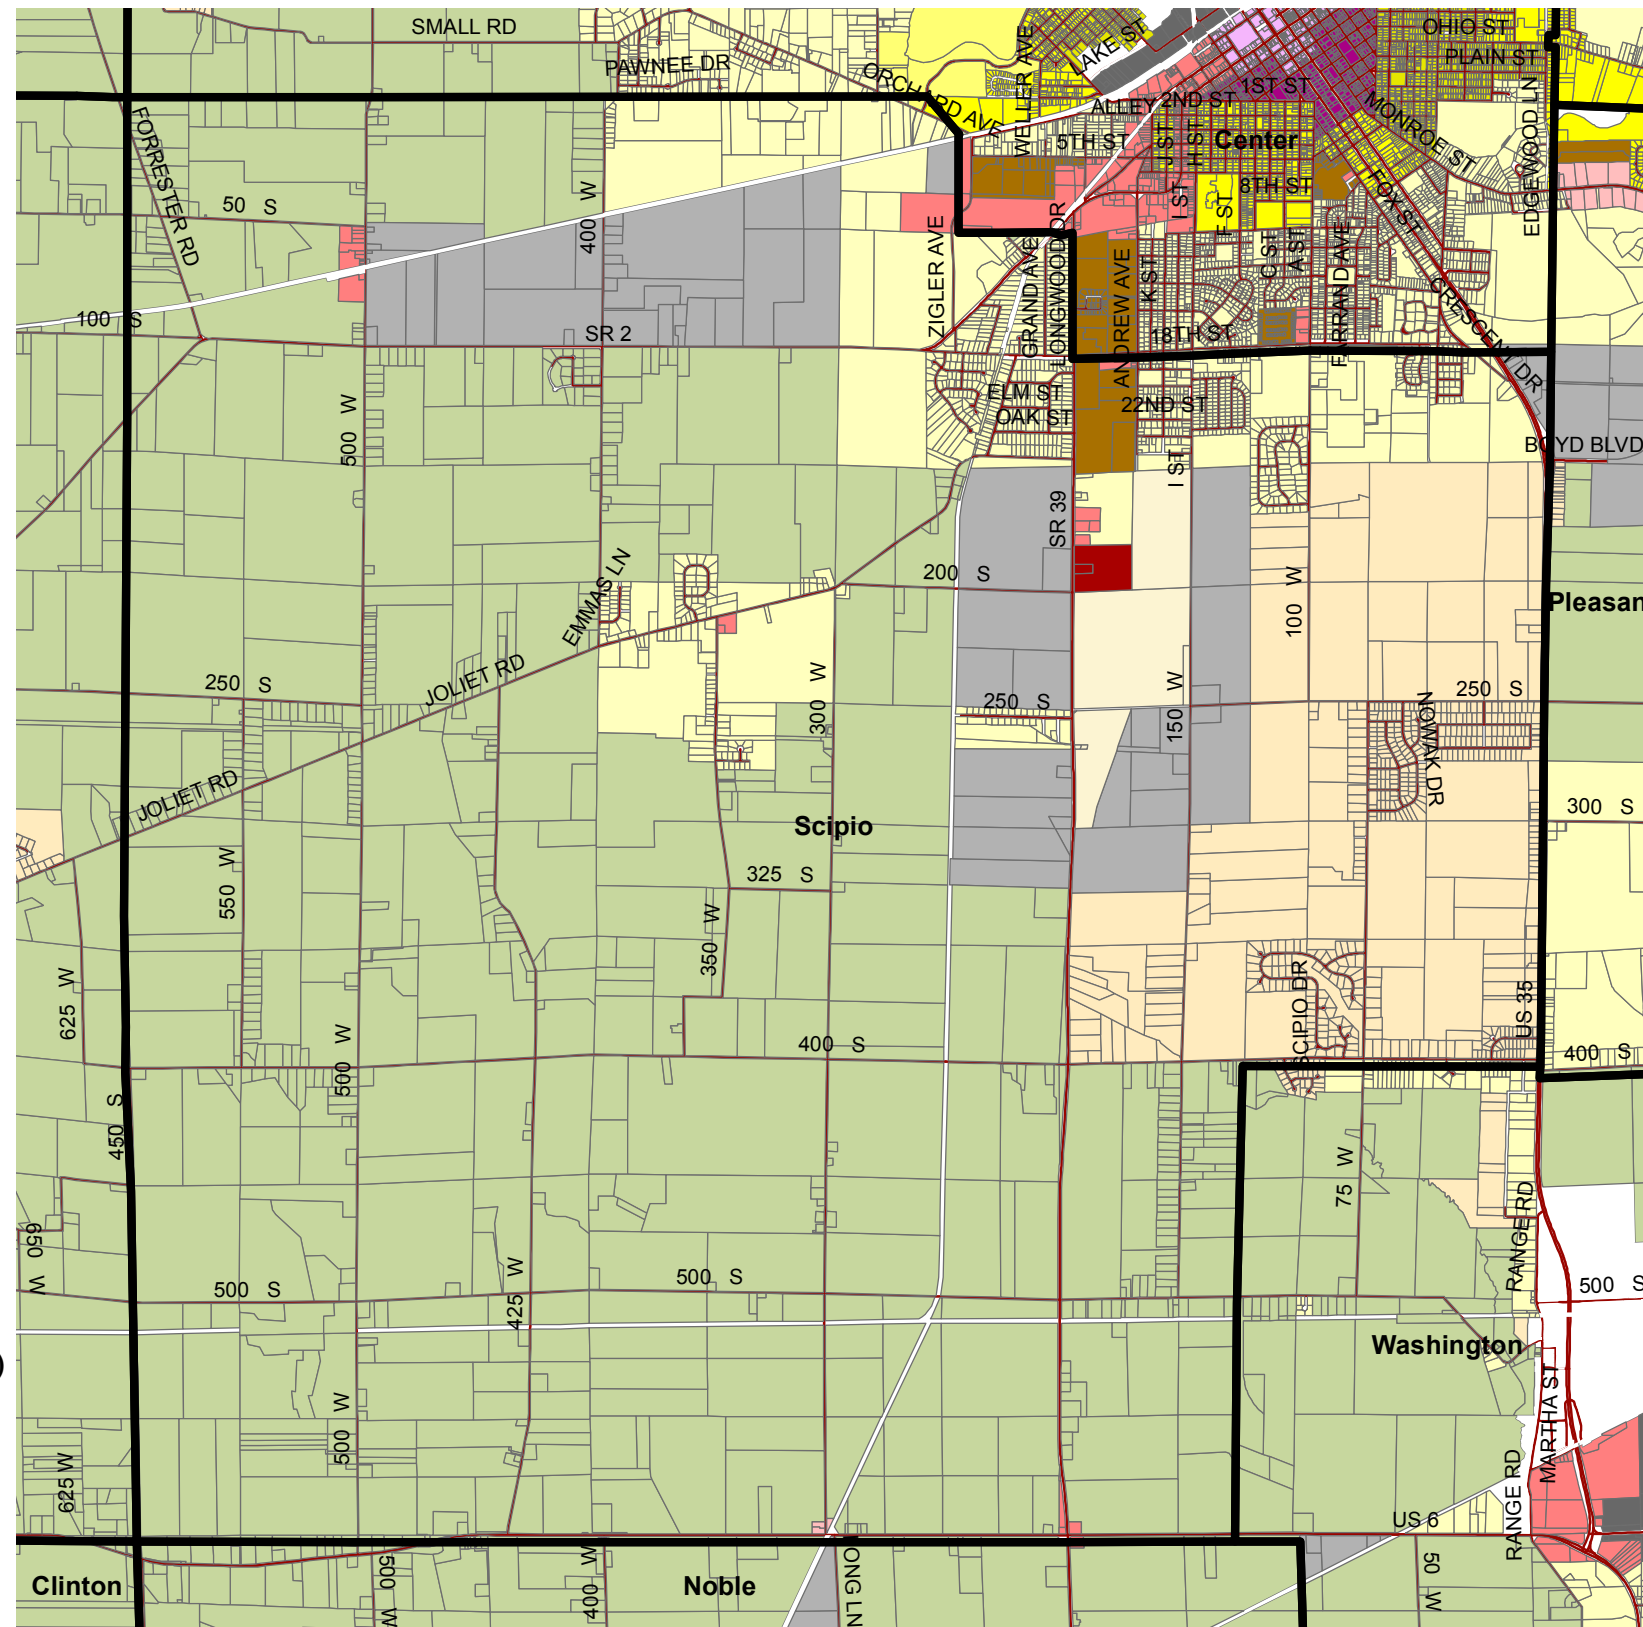

MAP #17 Scipio Township Zoning Map

Township Snapshot

Land area: 32.2 sq. mi.
 Water area: 0.2 sq. mi.
 Population: 4,269
 Males: 2,073
 Females: 2,196

Occupied houses/apartments: 4,087
 (3,546 owner occupied, 541 renter occupied)
 % of renters here: 13%
 State: 29%

0 1,500 3,000 6,000 Feet

Legend

- LP_Townships
- Zoning Districts
- Incorporated Towns/ROW/Water Features
- NEW_ZONE

- A-Agriculture
- AP-Airport
- B1-Neighborhood Commercial
- B2-General Commercial
- B3-Highway Commercial
- CBD1-Downtown Core
- CBD2-Transition/Hamlet Area
- M1-Light Industrial
- M2-Heavy Industrial
- MD-Marina District
- OS-Office Service
- R1A-Single Family
- R1B-Single Family
- R1C-Single Family
- R1D-Single Family
- R1E-Waterfront Residential
- R2A-Townhouse
- R2B-Townhouse
- R3A-Low-Rise Multiple Family
- R3B-Mid-Rise Multiple Family
- R4-Manufactured Home Park

Created By: Mitchell Bishop
 La Porte County Planning Director
 4/1/2014