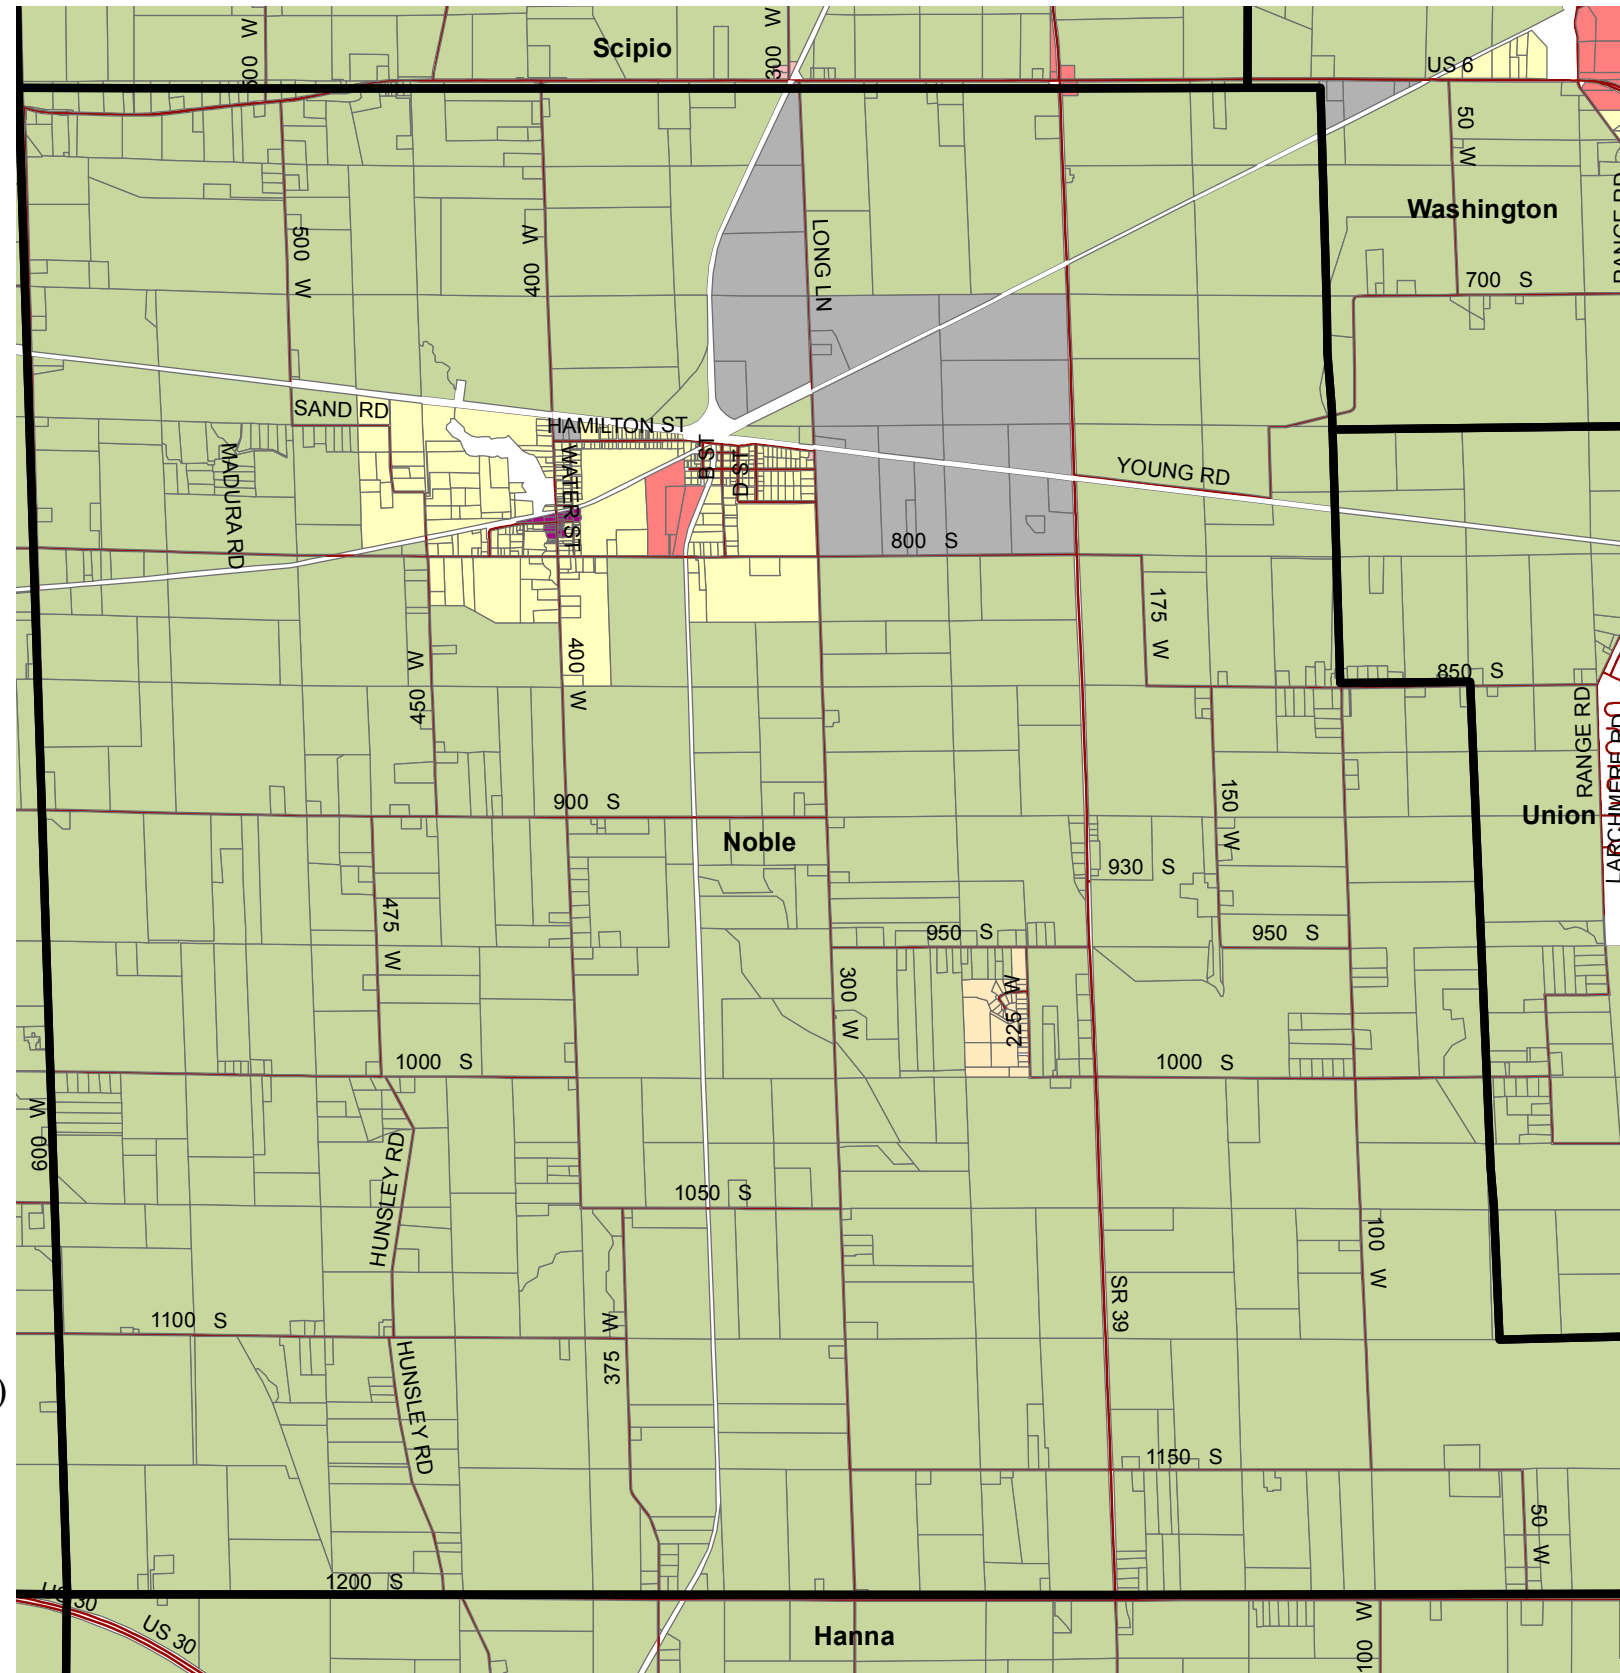

MAP #14 Noble Township Zoning Map

Township Snapshot

Land area: 31.1 sq. mi.
 Water area: 0.0 sq. mi.
 Population: 1,563
 Males: 798
 Females: 765

Occupied houses/apartments: 1,563
 (1,435 owner occupied, 128 renter occupied)
 % of renters here: 8%
 State: 29%

Legend

- LP_Townships
- Zoning Districts
- Incorporated Towns/ROW/Water Features
- NEW_ZONE
- A-Agriculture
- AP-Airport
- B1-Neighborhood Commercial
- B2-General Commercial
- B3-Highway Commercial
- CBD1-Downtown Core
- CBD2-Transition/Hamlet Area
- M1-Light Industrial
- M2-Heavy Industrial
- MD-Marina District
- OS-Office Service
- R1A-Single Family
- R1B-Single Family
- R1C-Single Family
- R1D-Single Family
- R1E-Waterfront Residential
- R2A-Townhouse
- R2B-Townhouse
- R3A-Low-Rise Multiple Family
- R3B-Mid-Rise Multiple Family
- R4-Manufactured Home Park

Created By: Mitchell Bishop
 La Porte County Planning Director
 4/1/2014