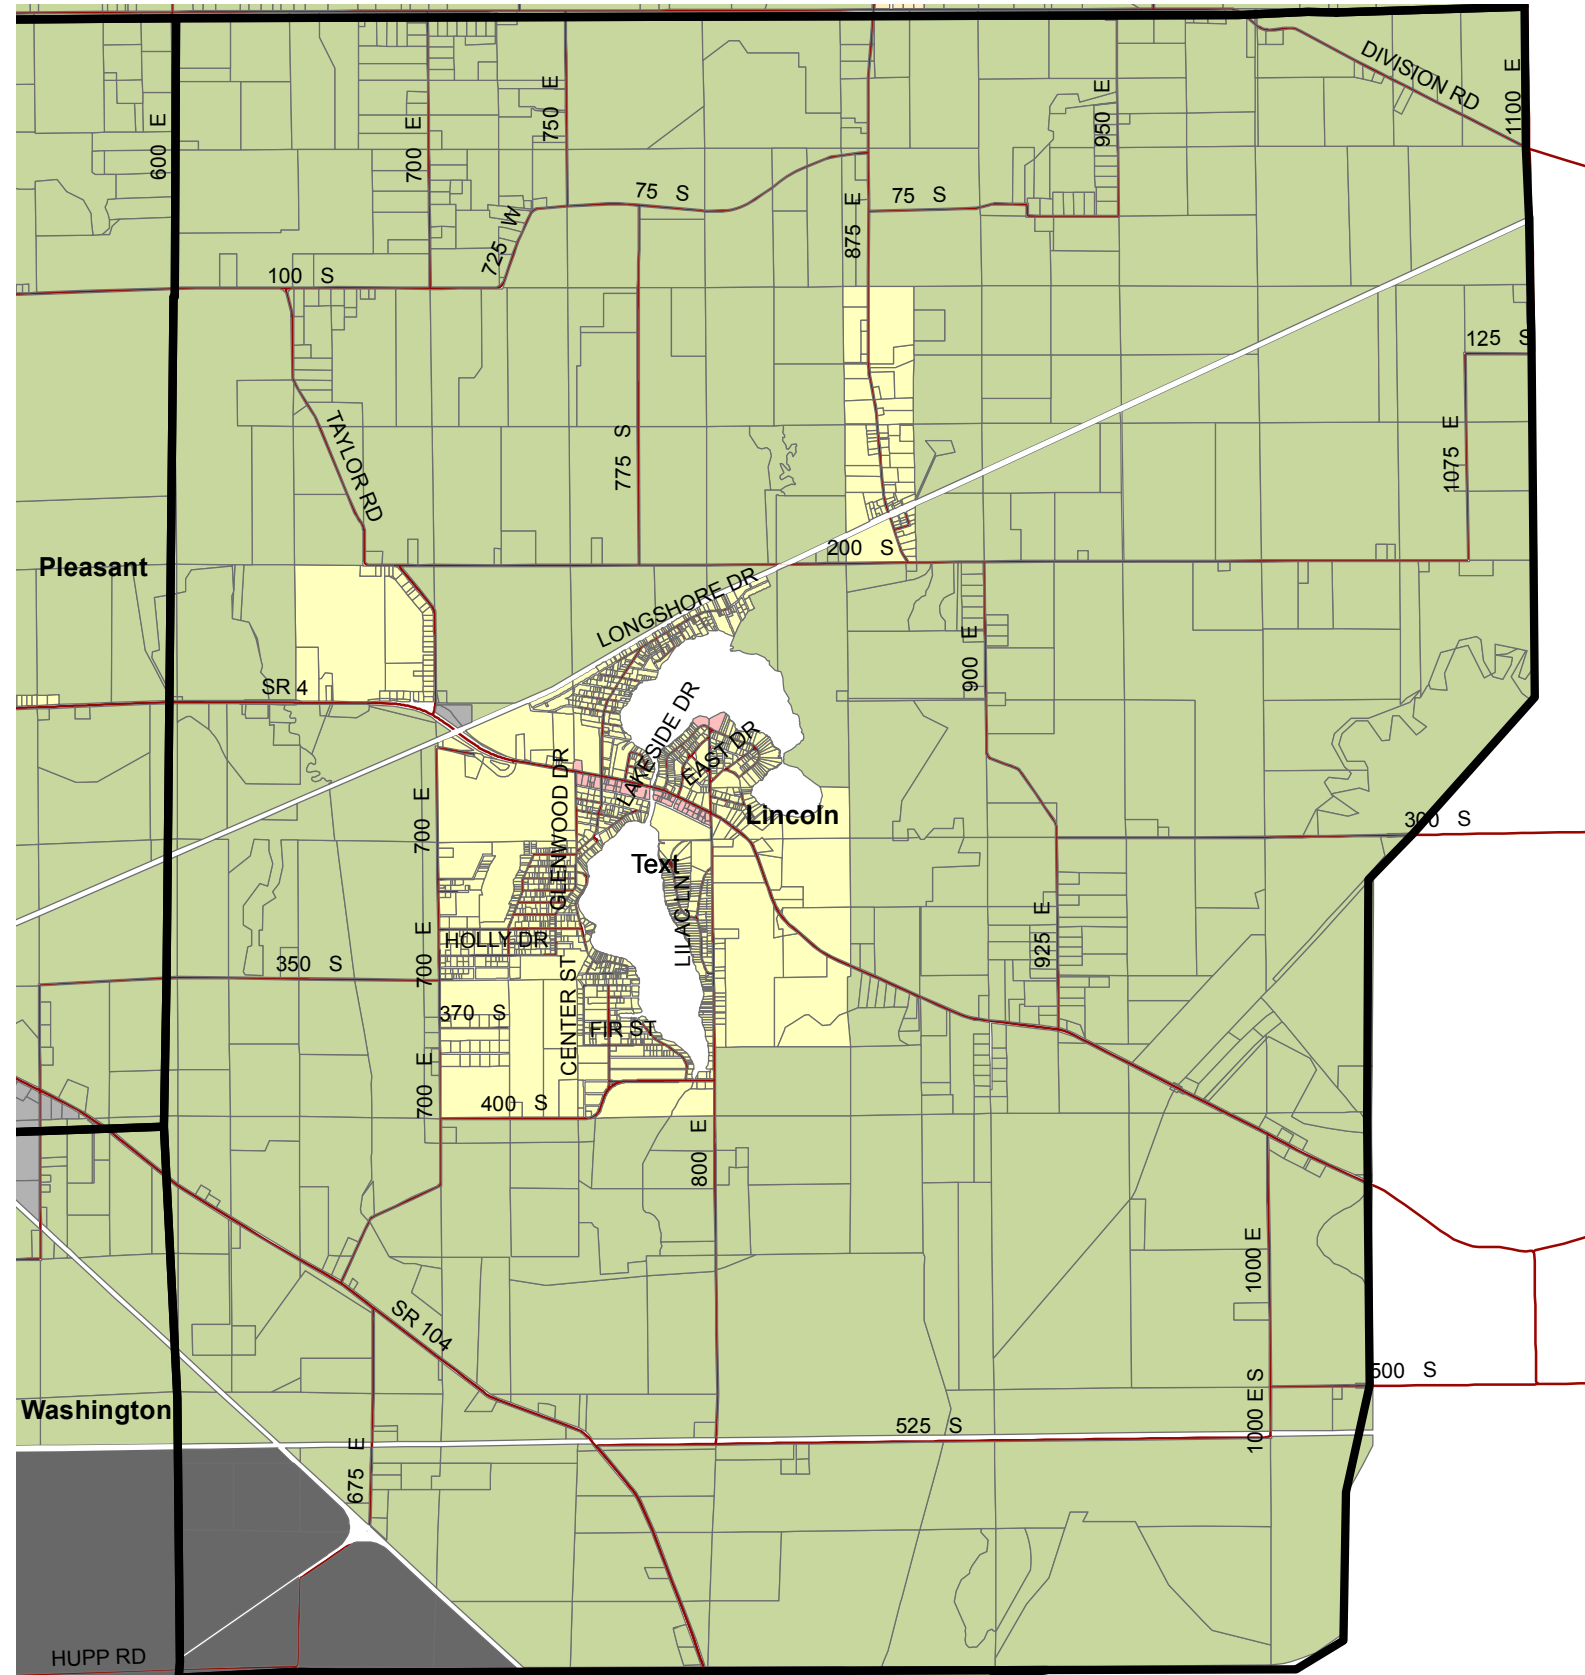

MAP #11 Lincoln Township Zoning Map

Township Snapshot

Land area: 27.3 sq. mi.
 Water area: 0.5 sq. mi.
 Population: 1,835 (all rural)
 Males: 936
 Females: 899

Occupied houses/apartments: 1,835
 (1,645 owner occupied, 190 renter occupied)
 % of renters here: 10%
 State: 29%

0 1,600 3,200 6,400 Feet

Legend

- LP_Townships
- Zoning Districts
- Incorporated Towns/ROW/Water Features
- NEW_ZONE
- A-Agriculture
- AP-Airport
- B1-Neighborhood Commercial
- B2-General Commercial
- B3-Highway Commercial
- CBD1-Downtown Core
- CBD2-Transition/Hamlet Area
- M1-Light Industrial
- M2-Heavy Industrial
- MD-Marina District
- OS-Office Service
- R1A-Single Family
- R1B-Single Family
- R1C-Single Family
- R1D-Single Family
- R1E-Waterfront Residential
- R2A-Townhouse
- R2B-Townhouse
- R3A-Low-Rise Multiple Family
- R3B-Mid-Rise Multiple Family
- R4-Manufactured Home Park

Created By: Mitchell Bishop
 La Porte County Planning Director
 4/1/2014