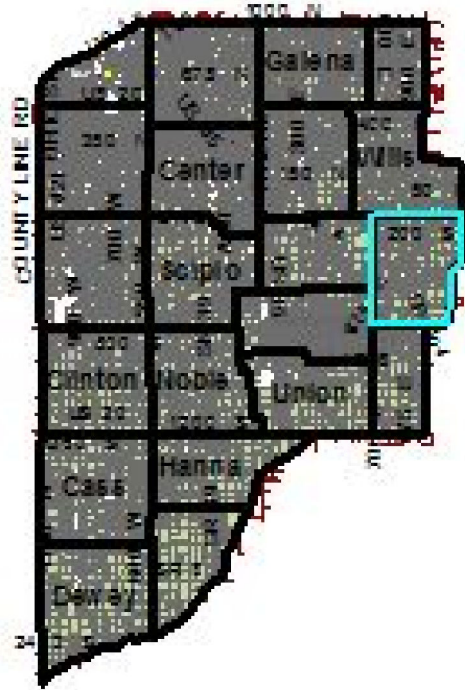

MAP #11 Lincoln Township Zoning Map

Township Snapshot

Land area: 27.3 sq. mi.
 Water area: 0.5 sq. mi.
 Population: 1,835 (all rural)
 Males: 936
 Females: 899

Occupied houses/apartments: 1,835
 (1,645 owner occupied, 190 renter occupied)
 % of renters here: 10%
 State: 29%

0 1,600 3,200 6,400 Feet

Legend

- LP_Townships
- Zoning Districts
- Incorporated Towns/ROW/Water Features
- NEW_ZONE
- A-Agriculture
- AP-Airport
- B1-Neighborhood Commercial
- B2-General Commercial
- B3-Highway Commercial
- CBD1-Downtown Core
- CBD2-Transition/Hamlet Area
- M1-Light Industrial
- M2-Heavy Industrial
- MD-Marina District
- OS-Office Service
- R1A-Single Family
- R1B-Single Family
- R1C-Single Family
- R1D-Single Family
- R1E-Waterfront Residential
- R2A-Townhouse
- R2B-Townhouse
- R3A-Low-Rise Multiple Family
- R3B-Mid-Rise Multiple Family
- R4-Manufactured Home Park

Created By: Mitchell Bishop
 La Porte County Planning Director
 4/1/2014